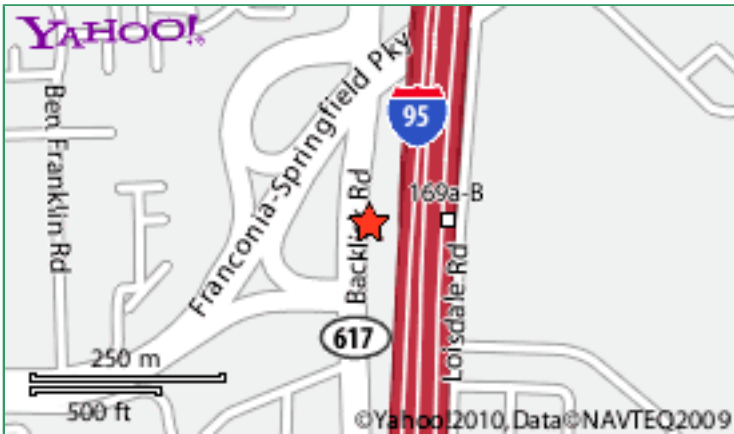

CivicOrganizations

Contact Information

Springfield Masonic Lodge No 217

**7001 Backlick Rd
Springfield, VA 22150
(703) 451-8112**

**Website: N/A
E-Mail: N/A**

Map

Hours Of Operation

N/A